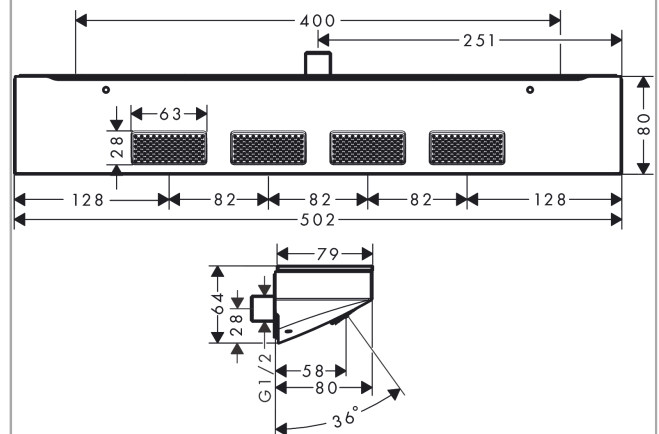

Rainfinity

Shoulder shower 500 1jet with shower shelf

Surfaces: **Matt White** Article Number: **26243700**

Description

product features

- spray type: PowderRain
- spray area: 309 x 28 mm
- shower head size: 502 x 81 mm
- field of application: functions as overhead, shoulder or side shower
- maximum flow rate at 3 bar: 13 l/min
- connection thread: G 1/2
- connection dimension: DN15
- material: metal
- shelf made of safety glass
- surface of the shelf at colour variant -000 = mirror glass, at colour variant -700 = graphite colour, satined

Technology

Design awards

Product image

Scale drawing

Flowchart

The consumption was measured in combination with the appropriate fittings (thermostat/mixer/in-wall valve) to reflect actual application in practice.