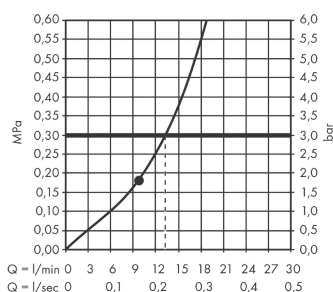

Rainfinity

Shoulder shower 500 1jet with shower shelf

Surfaces: **Matt White** Article Number: **26243700**

Description

product features

- spray type: PowderRain
- spray area: 309 x 28 mm
- shower head size: 502 x 81 mm
- field of application: functions as overhead, shoulder or side shower
- maximum flow rate at 3 bar: 13 l/min
- connection thread: G 1/2
- connection dimension: DN15
- material: metal
- shelf made of safety glass
- surface of the shelf at colour variant -000 = mirror glass, at colour variant -700 = graphite colour, satined

Technology

Design awards

Product image

Scale drawing

Flowchart

The consumption was measured in combination with the appropriate fittings (thermostat/mixer/in-wall valve) to reflect actual application in practice.