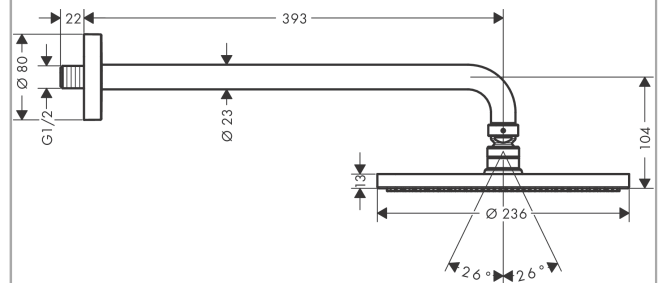

Raindance S

Overhead shower 240 1jet PowderRain with shower arm

Surfaces: **Chrome** Article Number: **27607000**

Description

product features

- consists of: overhead shower, shower arm
- spray type: PowderRain
- shower head size: 240 mm
- shower arm length: 390 mm
- ball-joint: overhead shower angle adjustable
- flow rate PowderRain spray (at 0.3 MPa): 18 l/min
- material spray disc: metal
- installation: wall
- connection thread G 1/2
- connection dimension: DN15

Technology

Product image

Scale drawing

Flowchart

The consumption was measured in combination with the appropriate fittings (thermostat/mixer/ in-wall valve) to reflect actual application in practice.