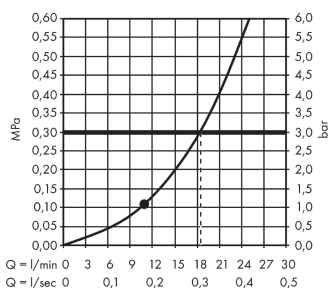

Raindance S

Overhead shower 240 1jet PowderRain with shower arm

Surfaces: **Chrome** Article Number: **27607000**

Description

product features

- consists of: overhead shower, shower arm
- spray type: PowderRain
- shower head size: 240 mm
- shower arm length: 390 mm
- ball-joint: overhead shower angle adjustable
- flow rate PowderRain spray (at 0.3 MPa): 18 l/min
- material spray disc: metal
- installation: wall
- connection thread G 1/2
- connection dimension: DN15

Technology

Product image

Scale drawing

Flowchart

The consumption was measured in combination with the appropriate fittings (thermostat/mixer/ in-wall valve) to reflect actual application in practice.