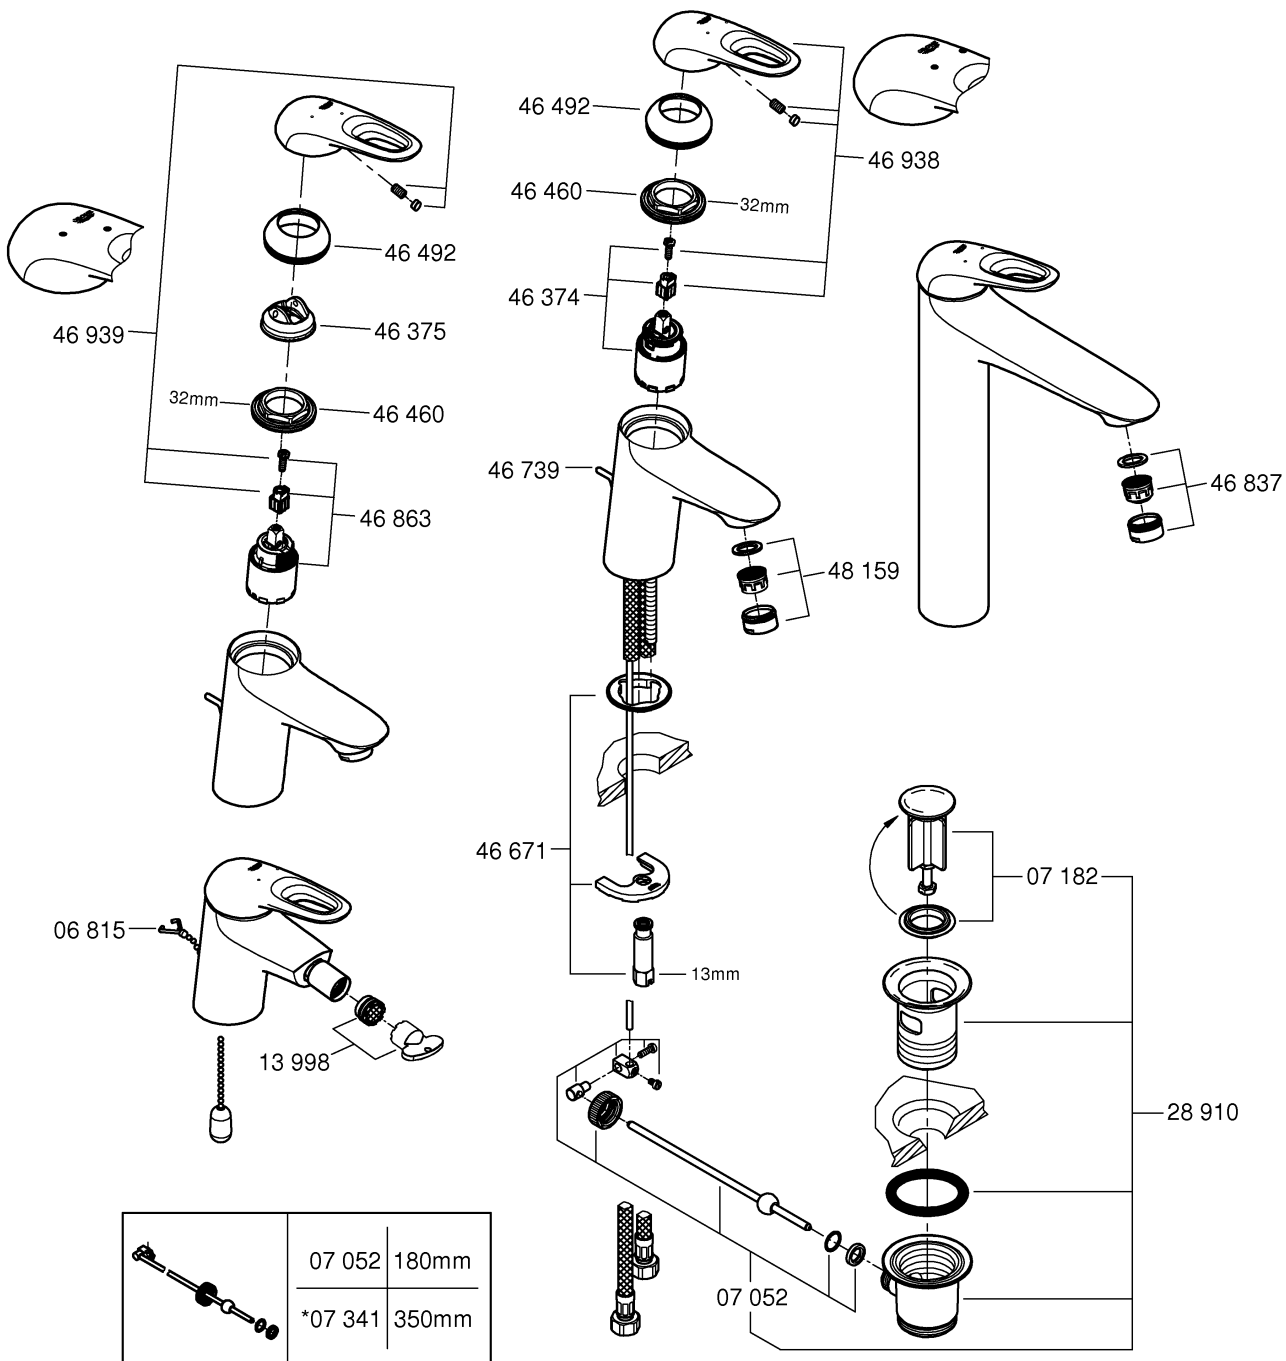

23 374

1

2

3

4

<u>*19 332</u> 	32mm 	<u>*19 017</u> 	13mm 
---	---	---	---

	07 052	180mm
	*07 341	350mm

Pure Freude an Wasser