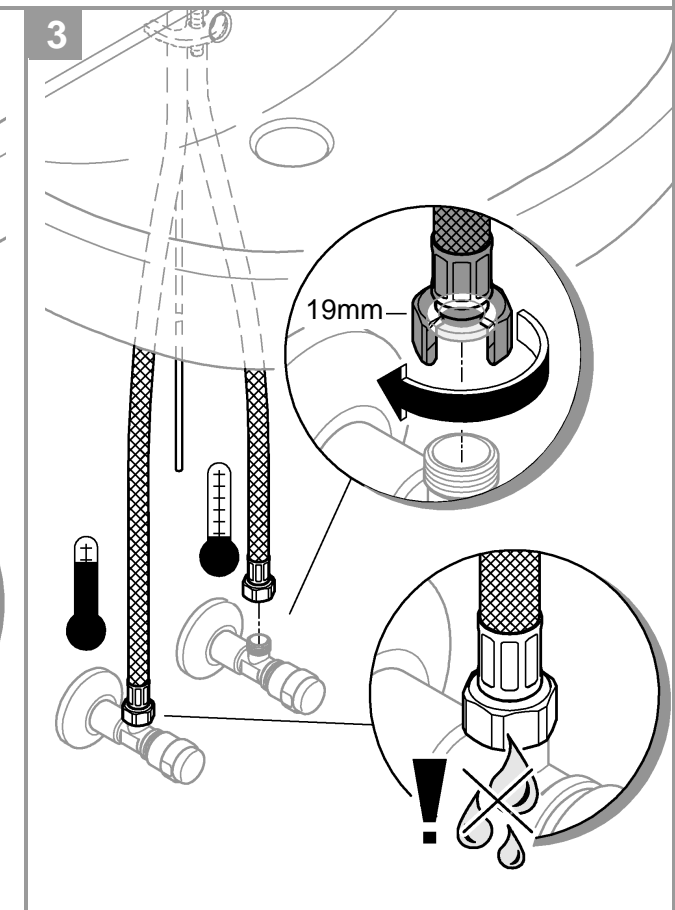

23 374

1

2

3

4

<u>*19 332</u> 	32mm 	<u>*19 017</u> 	13mm 
---	---	---	---

	07 052	180mm
	*07 341	350mm

Pure Freude an Wasser